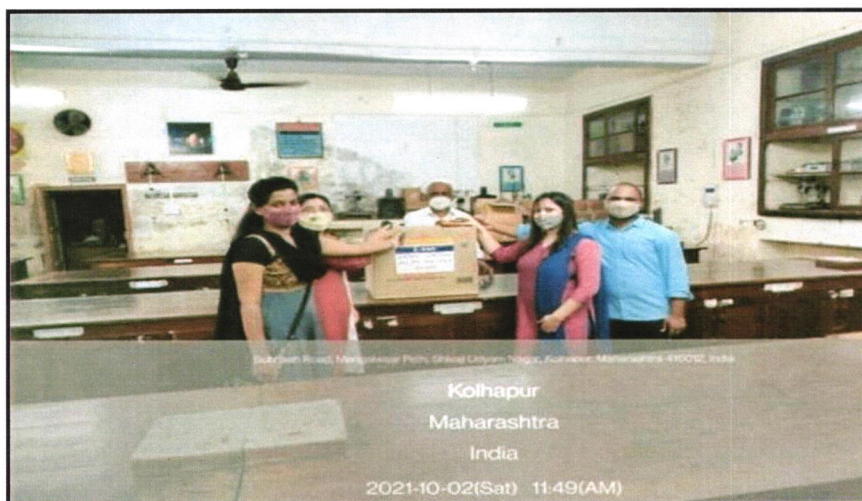

Shikshan Prasarak Mandal' s
GOPAL KRISHNA GOKHALE COLLEGE, KOLHAPUR.
Department of Physics

Activity Report 2021-22

Date : 02-10-2021

E-Waste