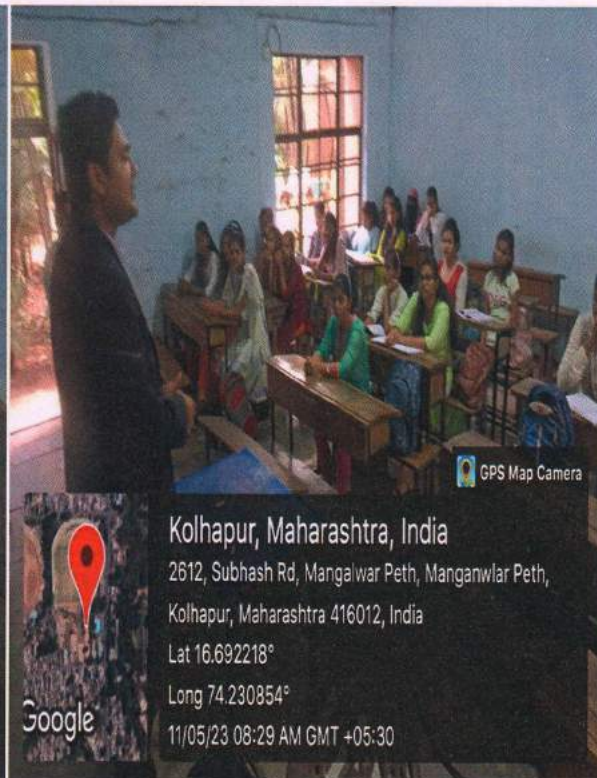

SOLID WASTE MANAGEMENT

(Vermi Compositing)

GPS Map Camera

Google

Kolhapur, Maharashtra, India

2622, Subhash Road Gokhale Collage Chowk, Mangalwar Peth, Shivaji

Udyam Nagar, Kolhapur, Maharashtra 416012, India

E-Waste

LECTURES ON WASTE MANAGEMENT

The waste management lectures organized dated on 11/05/2023 by commerce department the speaker of Shri R, T.Shinde they focus on the point of waste, types waste, and what is the method of recycling. Students participated and get the knowledge about know the importance of waste recycling.