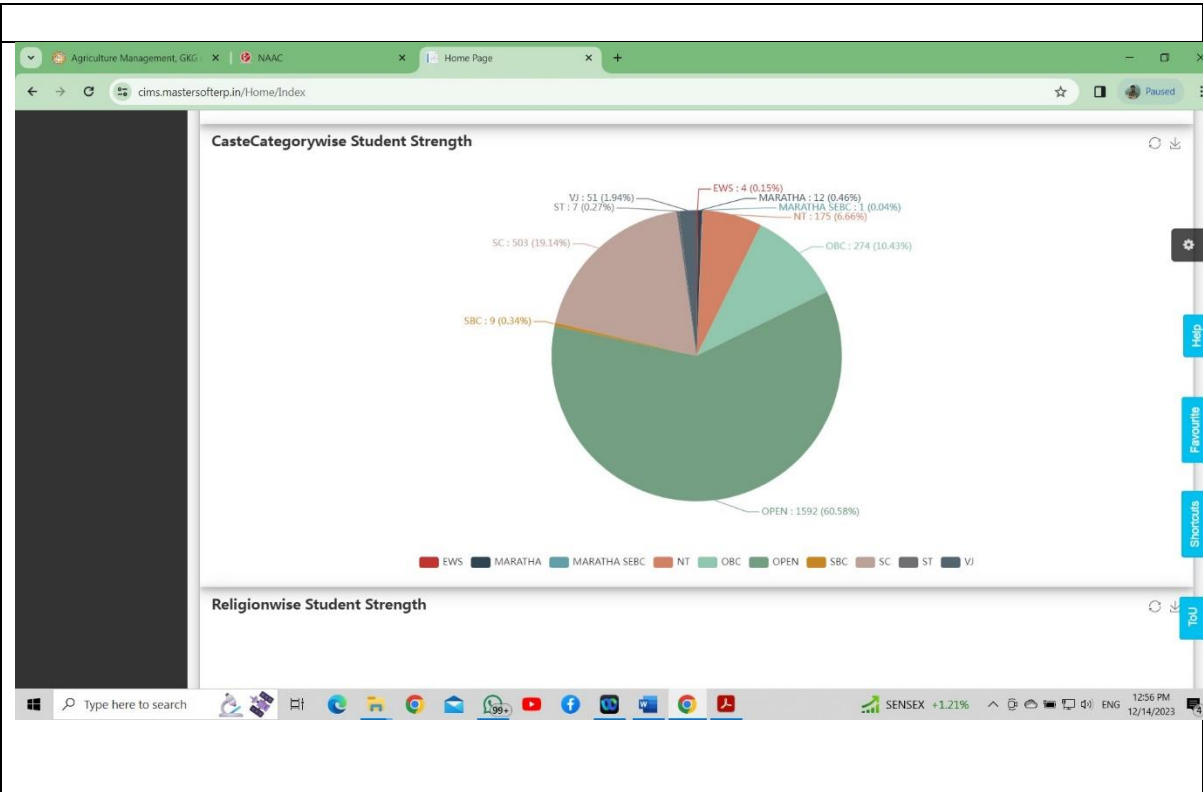

Agriculture Management, GKG | NAAC | Index

cims.mastersofterp.in/User/Index

GOPAL KRISHNA GOKHALE COLLEGE

Hello, R P JADHAV
Session: 2023-2024
Working Date: 14/12/2023
Counter: v2.0.4 (Release Notes)

ACADEMIC
ATTENDANCE
STORE
EXAMINATION
PAYROLL
ESTABLISHMENT
TITLE
PASSWORD RESET
LIBRARY
TESTPREP

STUDENTS
3903

EMPLOYEES
302

MALE
2998

FEMALE
904

OTHER STUDENTS
1

Recent Activity
Recent 10 Records Only...

Notification

About Me
Counter No: 0
Contact No: 9422434339
Email ID: ravindrajadhav7550@gmail.com

My To Do Details

Date	Description	Action

Windows Taskbar: Type here to search, Nifty bank +1.40%, 12:58 PM 12/14/2023